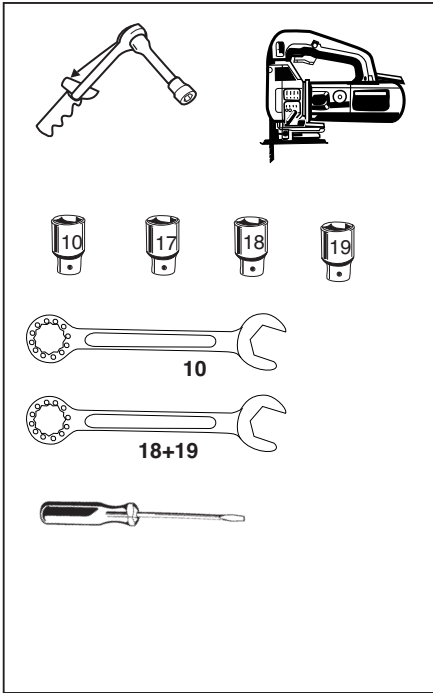

BRINK®

Your perfect fit
brink.eu

Tested in accordance with directives 94/20/EG

(2x) M6x20 (10.9)

(2x) M6
(4x) M12

(2x) M10x30 (10.9)

(2x) M10x45 (10.9)

(2x)

(2x) M12x90 (10.9)

F1= 1mm

(4x) M12x50 (10.9)

F2= 2mm

(4x) M10x45

(4x) M10

(2x) M12

HINWEISE: