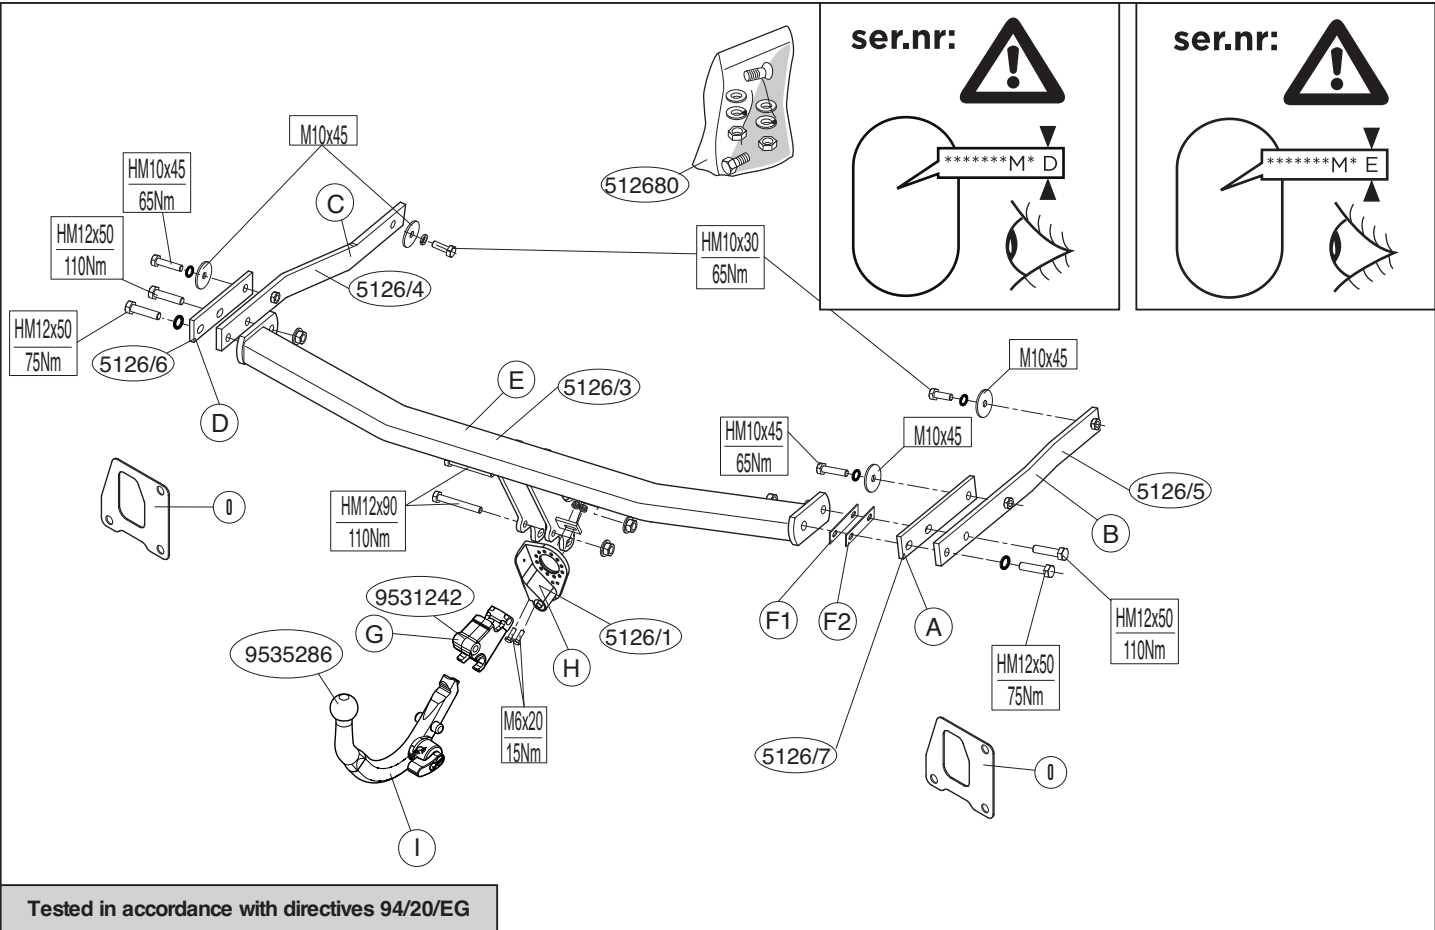

BRINK®

Your perfect fit
brink.eu

Tested in accordance with directives 94/20/EG

(2x) M6x20 (10.9)

(2x) M6
(4x) M12

(2x) M10x30 (10.9)

(2x) M10x45 (10.9)

(2x)

(2x) M12x90 (10.9)

F1= 1mm

(4x) M12x50 (10.9)

F2= 2mm

(4x) M10x45

(4x) M10

(2x) M12

HINWEISE: